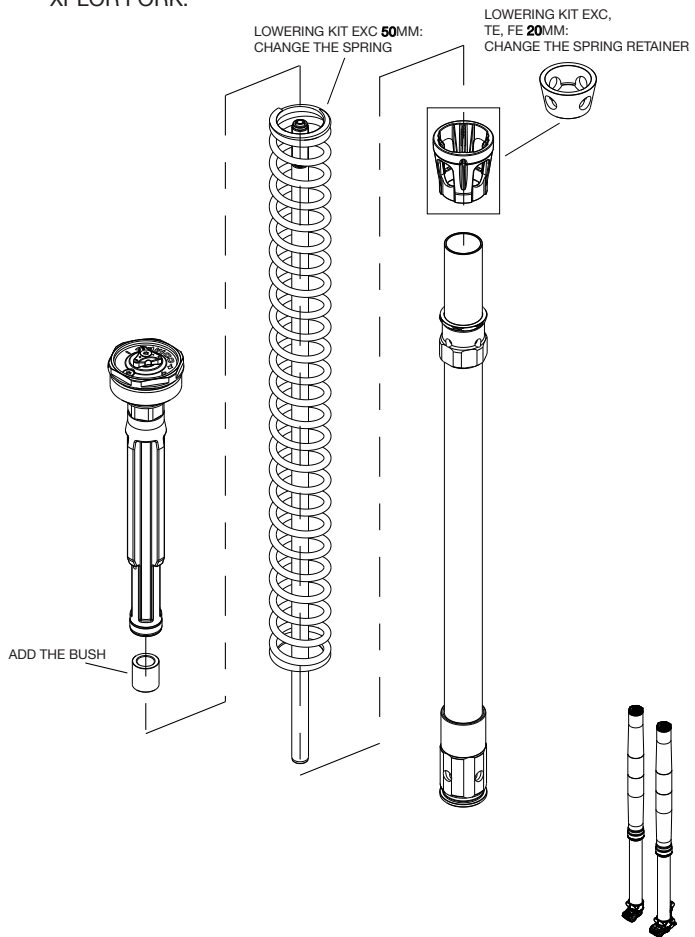

OPTIONAL SPRINGS

SOFTER SPRING 438.420.00.40 Ø4,9 NT 25,52	91410140
SOFTER SPRING 438.420.00.42 Ø4,9 NT 24,38	91410141
HARDER SPRING 438.420.00.46 Ø5 NT 24,3	91410133
HARDER SPRING 438.420.00.48 Ø5,1 NT 25,36	91410134

// Change the side stand only at the LOWERING KIT EXC 50mm (81203023044).

LOWERING KIT EXC, TE, FE 20/ EXC 50MM

LOWERING KIT EXC, TE, FE 20MM	79612955144	Z10001
LOWERING KIT EXC 50MM	79612955544	Z10002

XPLOR FORK:

SERIAL SHOCK: